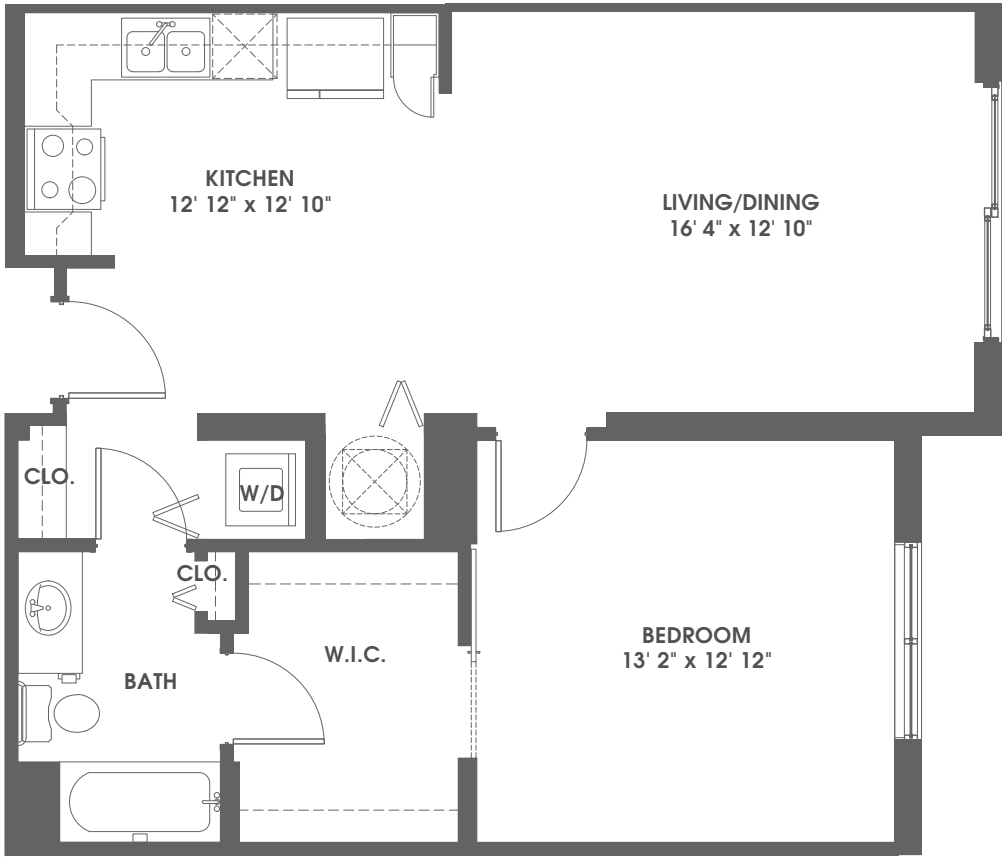

**arden** 1 bedroom / 1 bath / 787 sq.ft.

Leasing Office: 896B N. Federal Highway | Pompano Beach, FL 33062 | 800.614.8106 | [averypompanobeach.com](http://averypompanobeach.com)

An Avery Collection community by **Meyers Group**