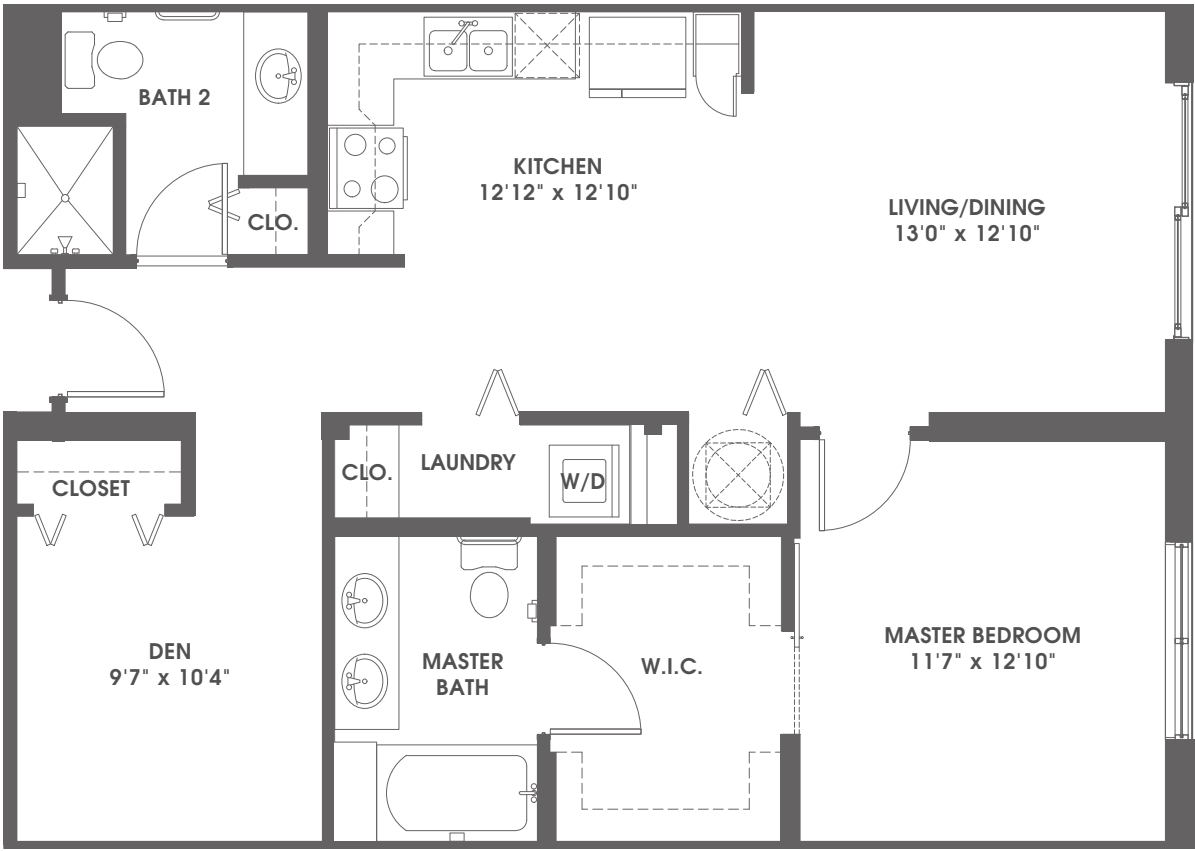

austen 1 bedroom / 2 bath / den / 978 sq.ft.

Leasing Office: 896B N. Federal Highway | Pompano Beach, FL 33062 | 800.614.8106 | averypompanobeach.com

An Avery Collection community by **Meyers Group**

WE ARE AN EQUAL OPPORTUNITY HOUSING PROVIDER. WE DO NOT DISCRIMINATE ON THE BASIS OF RACE, COLOR, NATIONAL ORIGIN, RELIGION, SEX, FAMILIAL STATUS, OR DISABILITY. ALL RENDERINGS AND DESIGNS ARE CONCEPTUAL AND ARE SUBJECT TO CHANGE WITHOUT NOTICE, INCLUDING ALL FEATURES, AMENITIES, SPECIFICATIONS, FLOOR PLANS, COMMON AREAS, AND SQUARE FOOTAGE OF ANY DESIGN OR FEATURE.

Unit A2