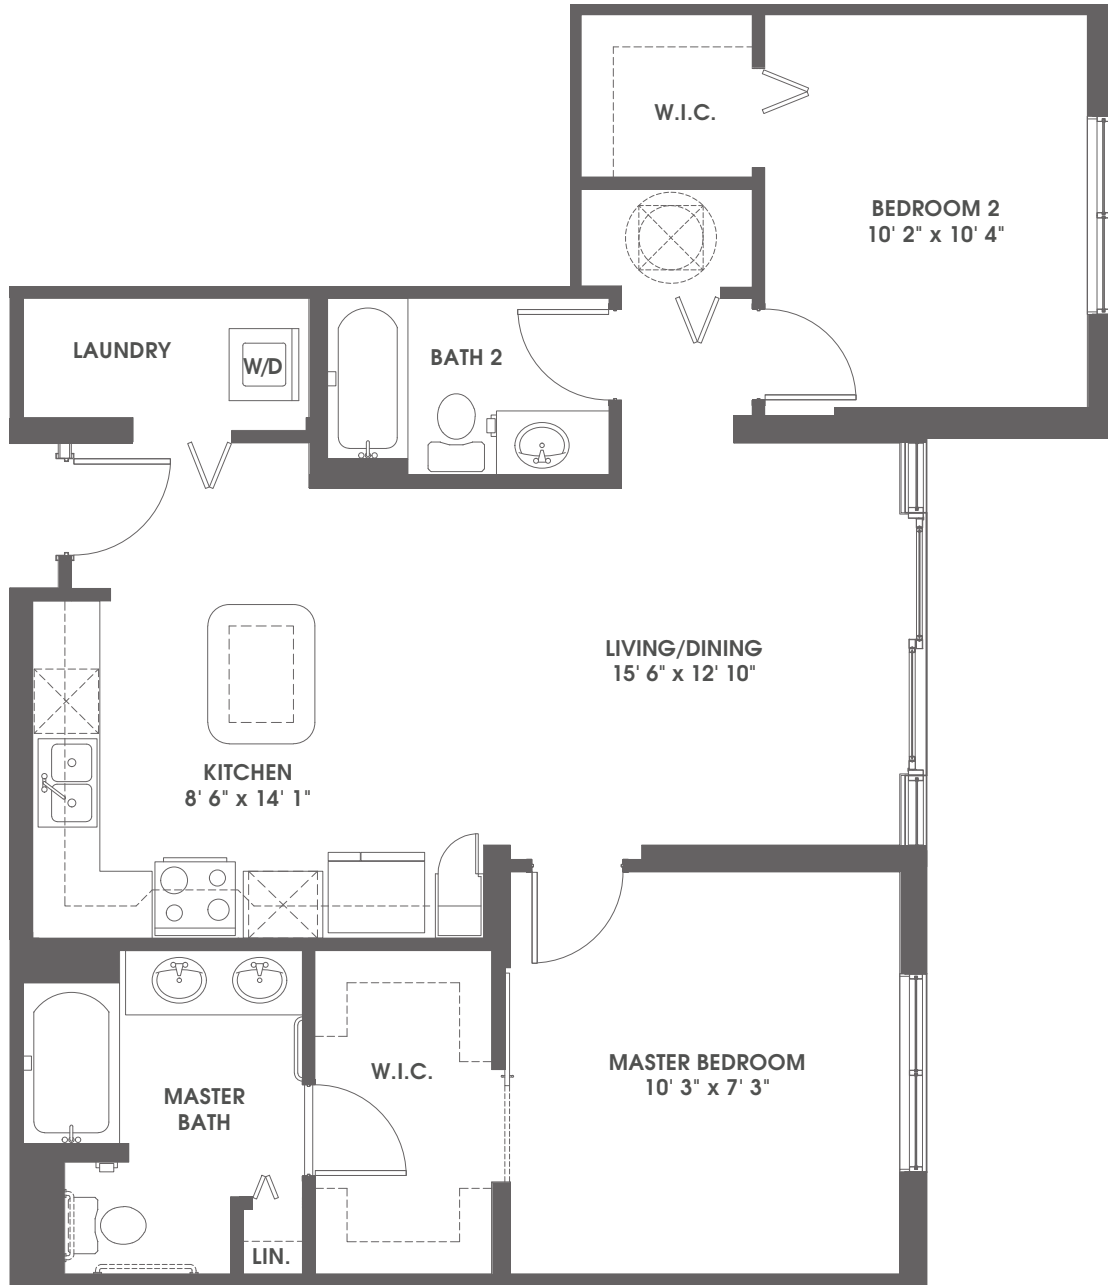

bailey 2 bedroom / 2 bath / 1,050 sq.ft.

Leasing Office: 896B N. Federal Highway | Pompano Beach, FL 33062 | 800.614.8106 | averypompanobeach.com

An Avery Collection community by **Meyers Group**

WE ARE AN EQUAL OPPORTUNITY HOUSING PROVIDER. WE DO NOT DISCRIMINATE ON THE BASIS OF RACE, COLOR, NATIONAL ORIGIN, RELIGION, SEX, FAMILIAL STATUS, OR DISABILITY. ALL RENDERINGS AND DESIGNS ARE CONCEPTUAL AND ARE SUBJECT TO CHANGE WITHOUT NOTICE, INCLUDING ALL FEATURES, AMENITIES, SPECIFICATIONS, FLOOR PLANS, COMMON AREAS, AND SQUARE FOOTAGE OF ANY DESIGN OR FEATURE.

Unit B2