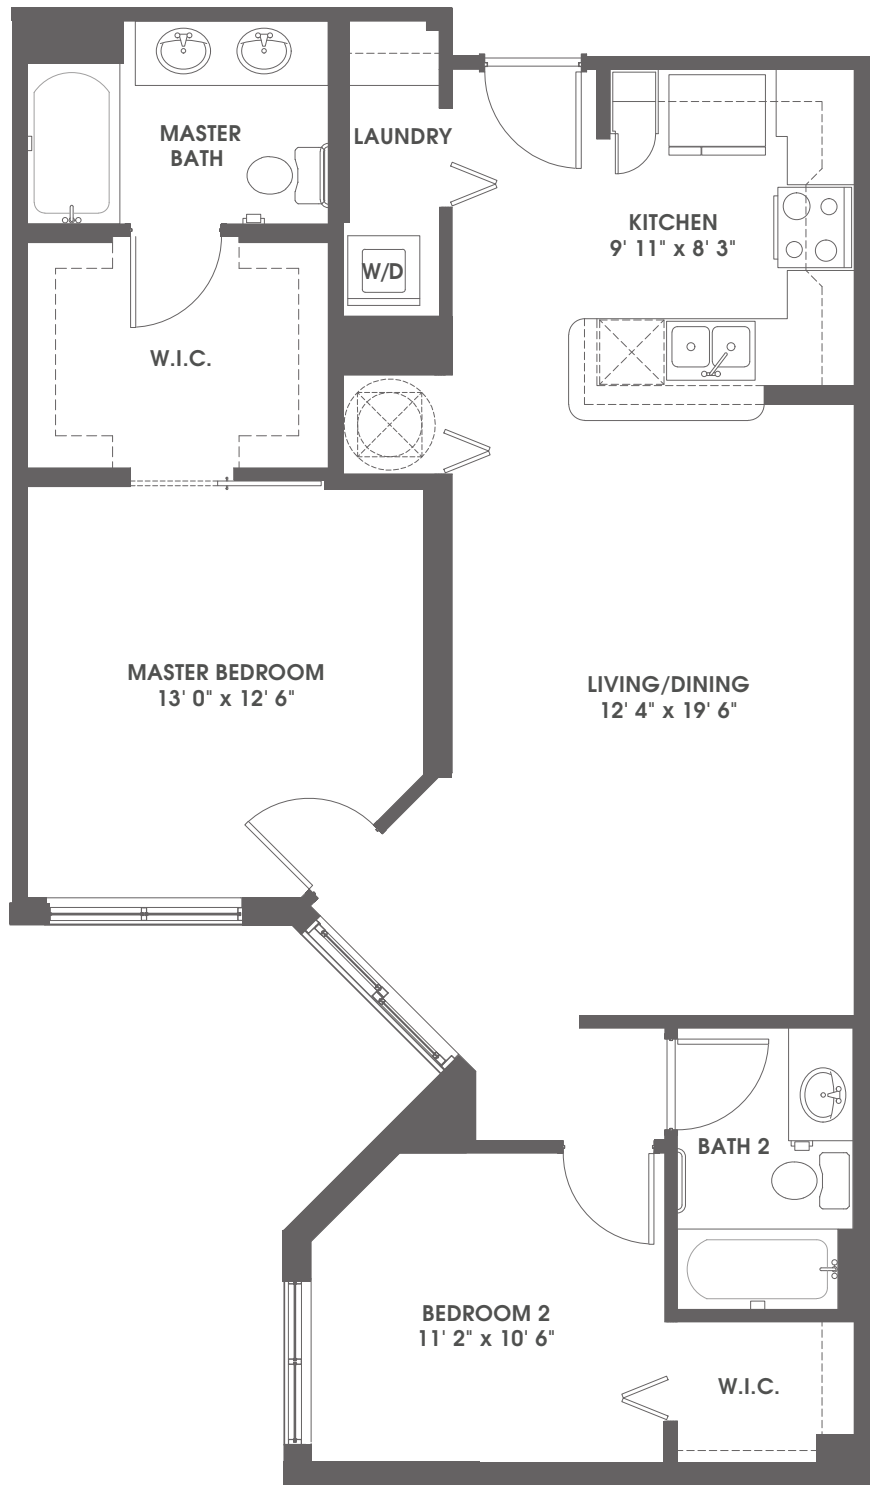

barrett 2 bedroom / 2 bath / 1,058 sq.ft.

Leasing Office: 896B N. Federal Highway | Pompano Beach, FL 33062 | 800.614.8106 | averypompanobeach.com

An Avery Collection community by **Meyers Group**

WE ARE AN EQUAL OPPORTUNITY HOUSING PROVIDER. WE DO NOT DISCRIMINATE ON THE BASIS OF RACE, COLOR, NATIONAL ORIGIN, RELIGION, SEX, FAMILIAL STATUS, OR DISABILITY. ALL RENDERINGS AND DESIGNS ARE CONCEPTUAL AND ARE SUBJECT TO CHANGE WITHOUT NOTICE, INCLUDING ALL FEATURES, AMENITIES, SPECIFICATIONS, FLOOR PLANS, COMMON AREAS, AND SQUARE FOOTAGE OF ANY DESIGN OR FEATURE.

Unit B5