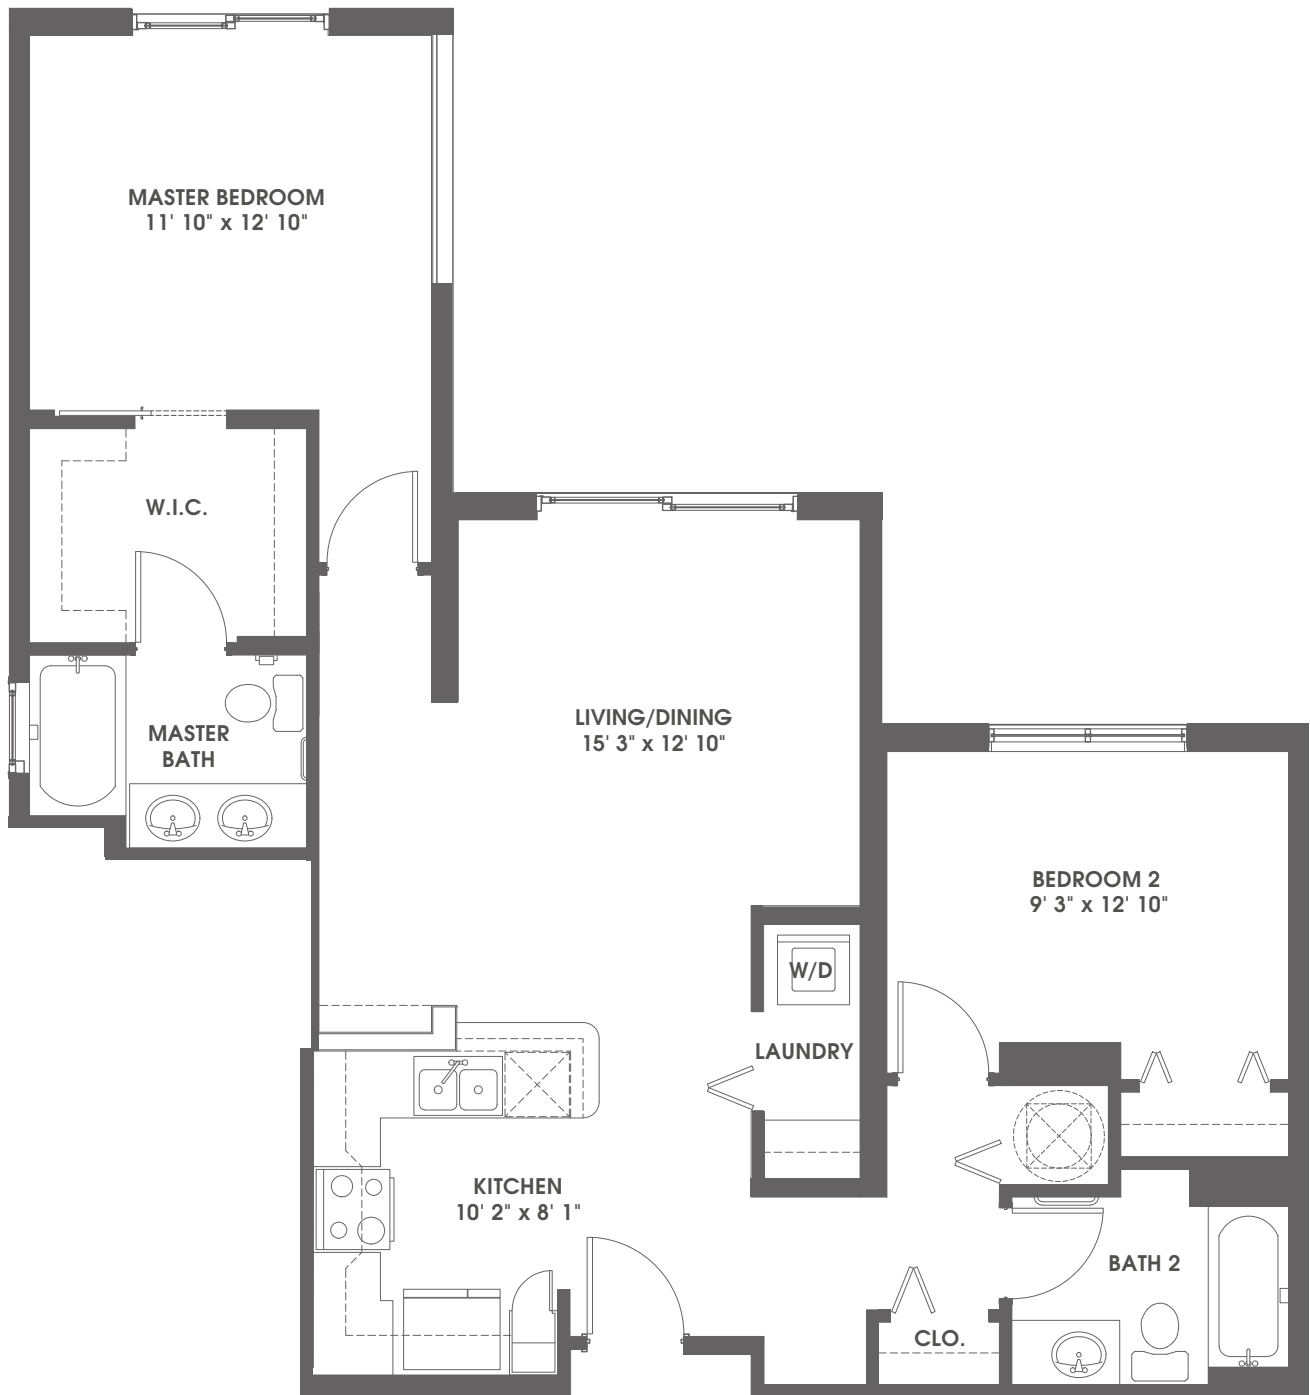

blake 2 bedroom / 2 bath / 1,080 sq.ft.

Leasing Office: 896B N. Federal Highway | Pompano Beach, FL 33062 | 800.614.8106 | averypompanobeach.com

An Avery Collection community by **Meyers Group**

WE ARE AN EQUAL OPPORTUNITY HOUSING PROVIDER. WE DO NOT DISCRIMINATE ON THE BASIS OF RACE, COLOR, NATIONAL ORIGIN, RELIGION, SEX, FAMILIAL STATUS, OR DISABILITY. ALL RENDERINGS AND DESIGNS ARE CONCEPTUAL AND ARE SUBJECT TO CHANGE WITHOUT NOTICE, INCLUDING ALL FEATURES, AMENITIES, SPECIFICATIONS, FLOOR PLANS, COMMON AREAS, AND SQUARE FOOTAGE OF ANY DESIGN OR FEATURE.

Unit B3