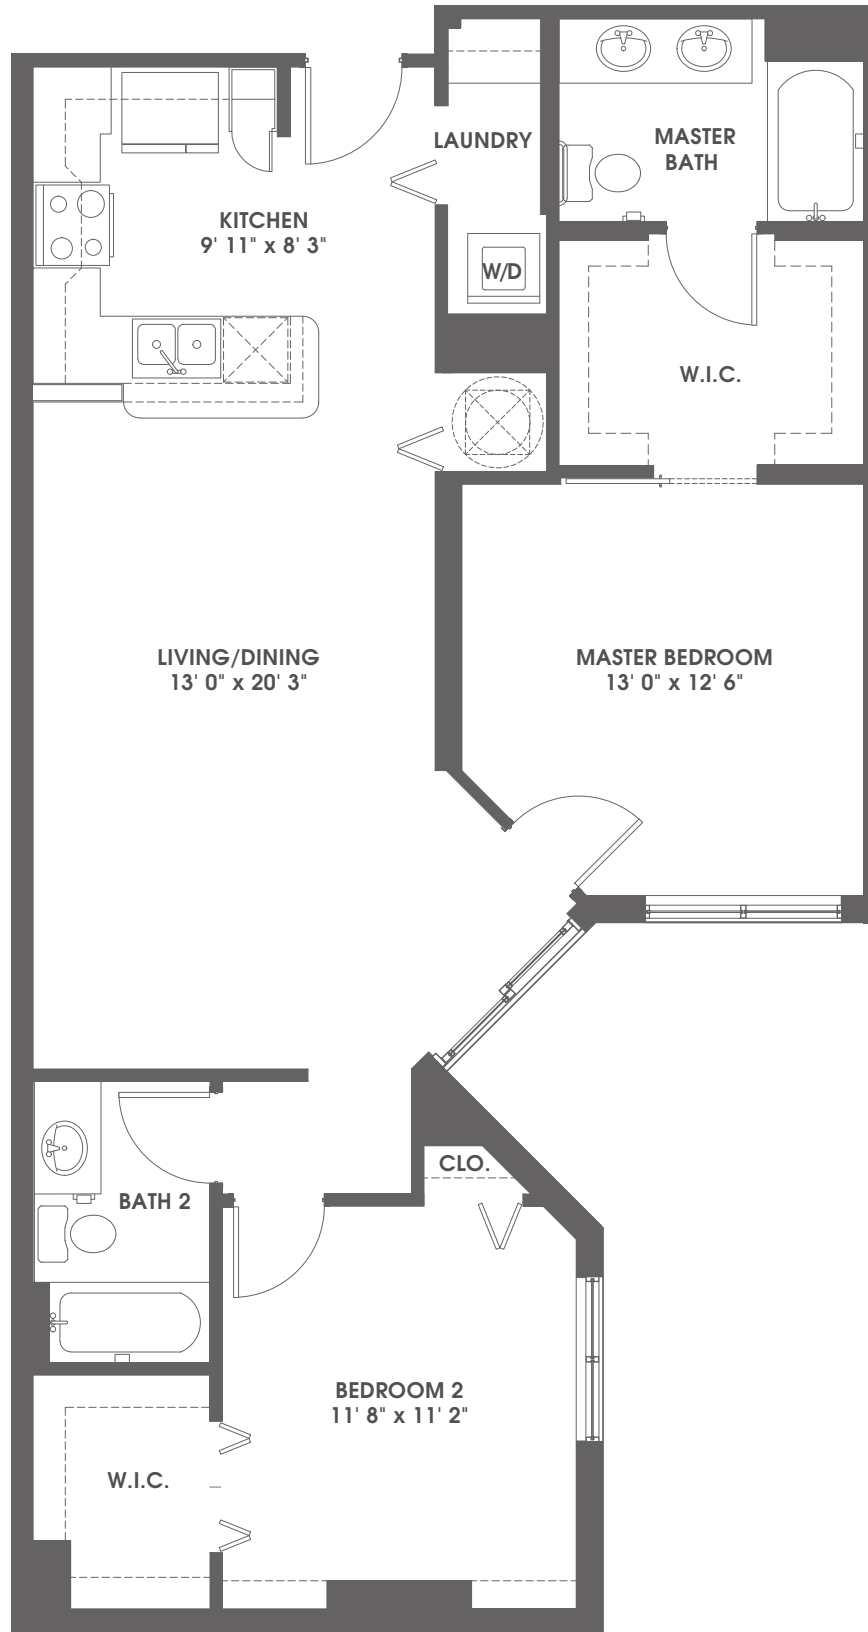

brett 2 bedroom / 2 bath / 1,139 sq.ft.

Leasing Office: 896B N. Federal Highway | Pompano Beach, FL 33062 | 800.614.8106 | averypompanobeach.com

An Avery Collection community by **Meyers Group**

WE ARE AN EQUAL OPPORTUNITY HOUSING PROVIDER. WE DO NOT DISCRIMINATE ON THE BASIS OF RACE, COLOR, NATIONAL ORIGIN, RELIGION, SEX, FAMILIAL STATUS, OR DISABILITY. ALL RENDERINGS AND DESIGNS ARE CONCEPTUAL AND ARE SUBJECT TO CHANGE WITHOUT NOTICE, INCLUDING ALL FEATURES, AMENITIES, SPECIFICATIONS, FLOOR PLANS, COMMON AREAS, AND SQUARE FOOTAGE OF ANY DESIGN OR FEATURE.

Unit B5.1