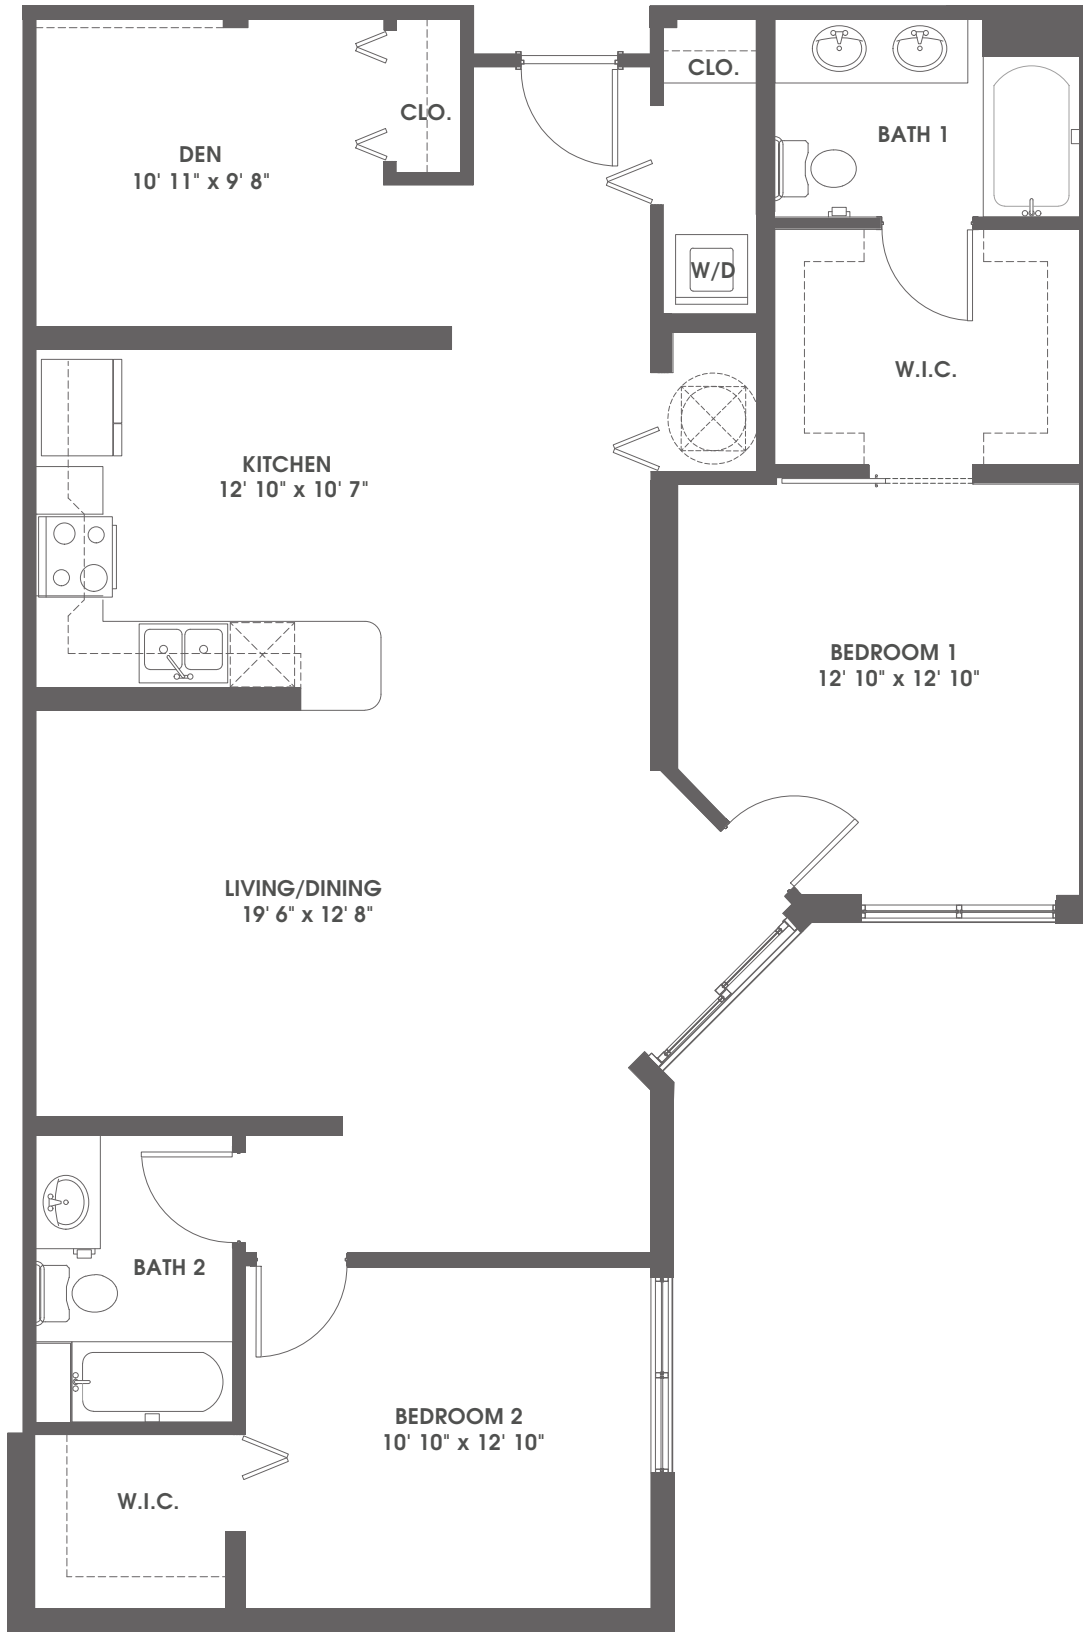

bryce 2 bedroom / 2 bath / den / 1,404 sq.ft.

Leasing Office: 896B N. Federal Highway | Pompano Beach, FL 33062 | 800.614.8106 | averypompanobeach.com

An Avery Collection community by **Meyers Group**

WE ARE AN EQUAL OPPORTUNITY HOUSING PROVIDER. WE DO NOT DISCRIMINATE ON THE BASIS OF RACE, COLOR, NATIONAL ORIGIN, RELIGION, SEX, FAMILIAL STATUS, OR DISABILITY. ALL RENDERINGS AND DESIGNS ARE CONCEPTUAL AND ARE SUBJECT TO CHANGE WITHOUT NOTICE, INCLUDING ALL FEATURES, AMENITIES, SPECIFICATIONS, FLOOR PLANS, COMMON AREAS, AND SQUARE FOOTAGE OF ANY DESIGN OR FEATURE.

Unit B6