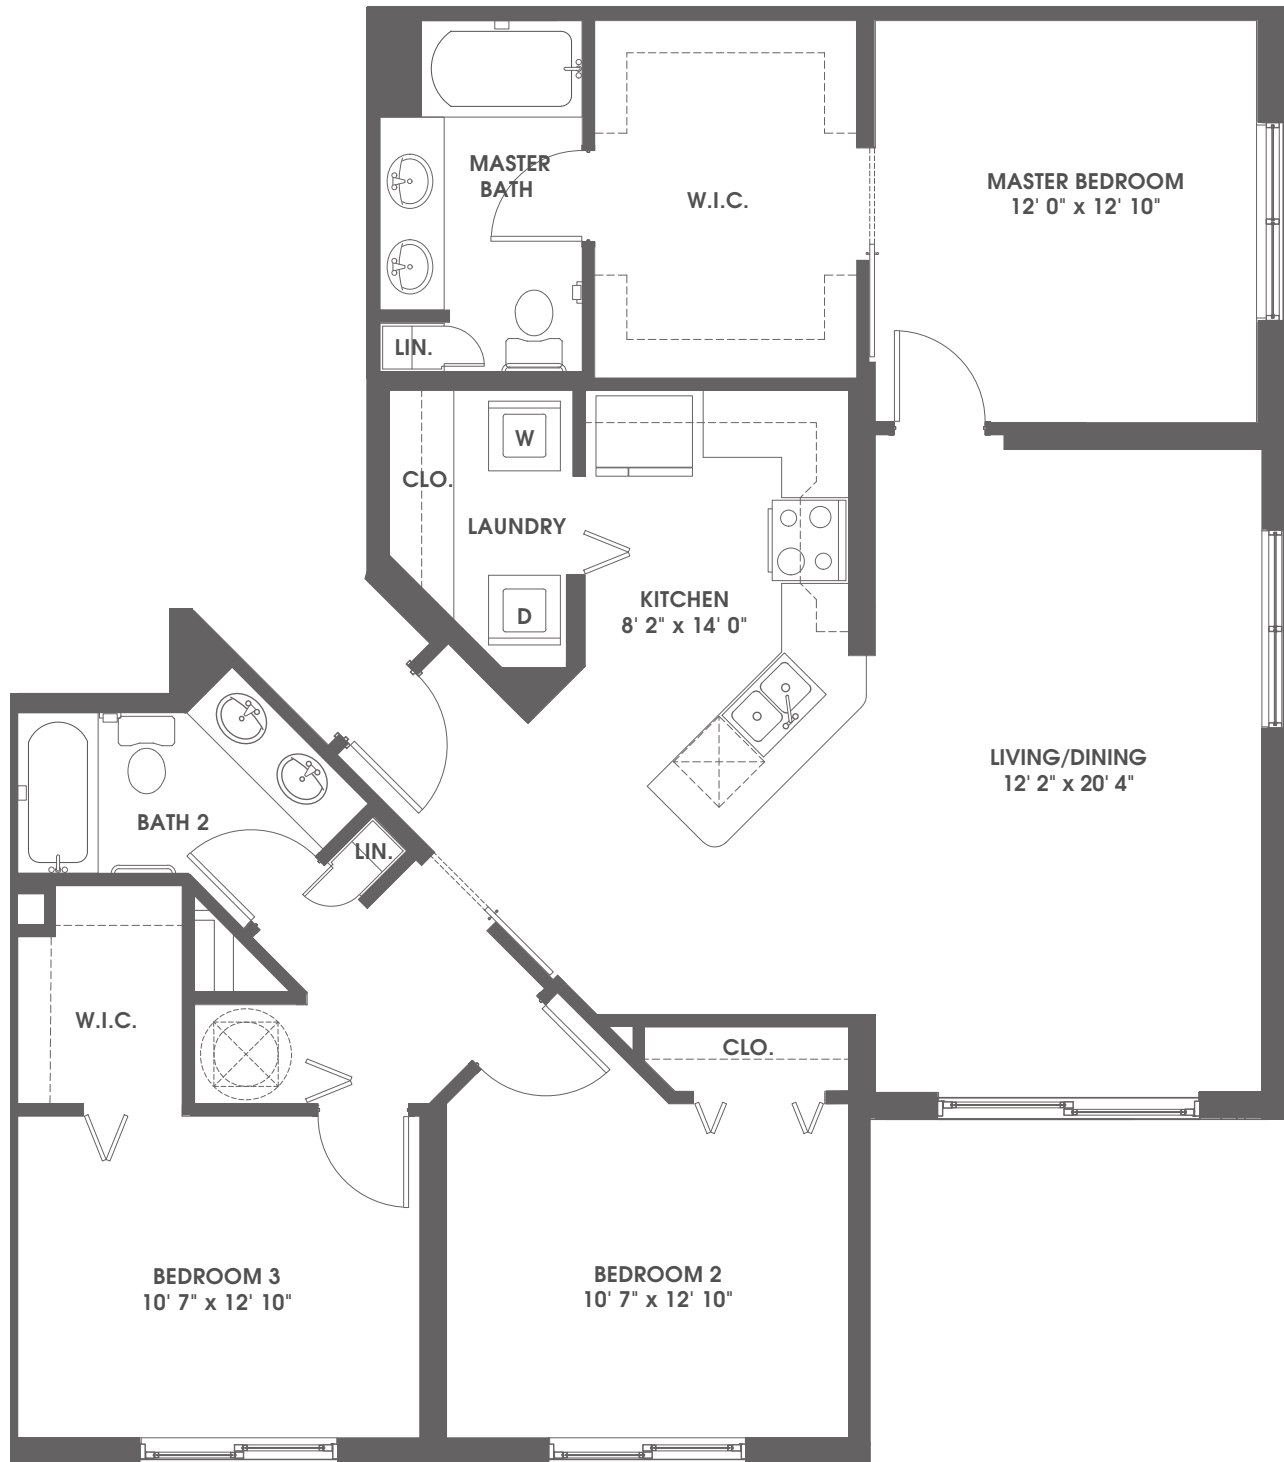

courtney 3 bedroom / 2 bath / 1,436 sq.ft.

Leasing Office: 896B N. Federal Highway | Pompano Beach, FL 33062 | 800.614.8106 | averypompanobeach.com

An Avery Collection community by **Meyers Group**

WE ARE AN EQUAL OPPORTUNITY HOUSING PROVIDER. WE DO NOT DISCRIMINATE ON THE BASIS OF RACE, COLOR, NATIONAL ORIGIN, RELIGION, SEX, FAMILIAL STATUS, OR DISABILITY. ALL RENDERINGS AND DESIGNS ARE CONCEPTUAL AND ARE SUBJECT TO CHANGE WITHOUT NOTICE, INCLUDING ALL FEATURES, AMENITIES, SPECIFICATIONS, FLOOR PLANS, COMMON AREAS, AND SQUARE FOOTAGE OF ANY DESIGN OR FEATURE.

Unit C1